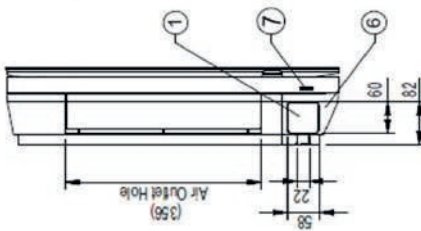

# Nástěnné jednotky RAC - ARTCOOL GALERIE A09~12FT

SF Chassis

Unit : mm

\* For dimensions of pipe holes and drilling points, refer the installation guide map pre-packed inside product box.

No	Name	Description
7	Forced ON/OFF Button	
6	Decoration Cover	
5	Display & Remote Controller Signal Receiver	
4	Terminal Block for Power Supply and Communication	
3	Drain Hose Connection	
2	Installation Plate	
1	Refrigerant, Drain Pipe and Cable Routing Hole	Knock-out Type