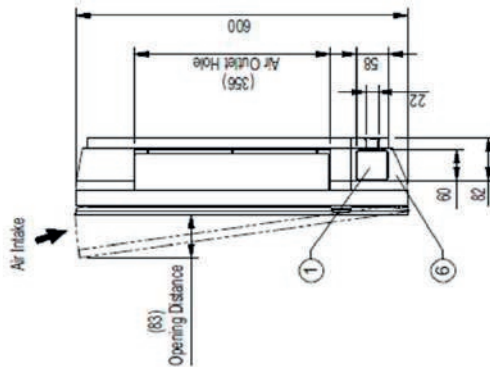

# Nástěnné jednotky RAC - ARTCOOL GALERIE A09~12FT

SF Chassis

Unit : mm

\* For dimensions of pipe holes and drilling points, refer the installation guide map pre-packed inside product box.

No	Name	Description
7	Forced ON/OFF Button	
6	Decoration Cover	
5	Display & Remote Controller Signal Receiver	
4	Terminal Block for Power Supply and Communication	
3	Drain Hose Connection	
2	Installation Plate	
1	Refrigerant, Drain Pipe and Cable Routing Hole	Knock-out Type