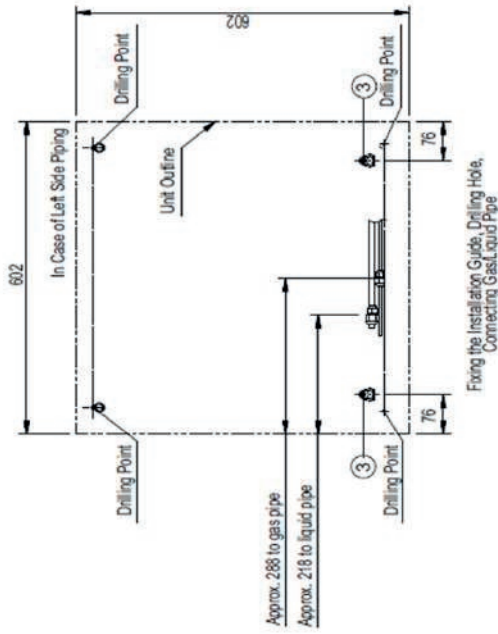

# Nástěnné jednotky RAC - ARTCOOL GALERIE A09~12FT

SF Chassis

Unit : mm

\* For dimensions of pipe holes and drilling points, refer the installation guide map pre-packed inside product box.

No	Name	Description
7	Forced ON/OFF Button	
6	Decoration Cover	
5	Display & Remote Controller Signal Receiver	
4	Terminal Block for Power Supply and Communication	
3	Drain Hose Connection	
2	Installation Plate	
1	Refrigerant, Drain Pipe and Cable Routing Hole	Knock-out Type