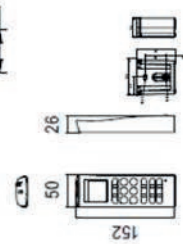

# Nástěnné jednotky RAC - ARTCOOL GALERIE A09~12FT

SF Chassis

Unit : mm

\* For dimensions of pipe holes and drilling points, refer the installation guide map pre-packed inside product box.

No	Name	Description
7	Forced ON/OFF Button	
6	Decoration Cover	
5	Display & Remote Controller Signal Receiver	
4	Terminal Block for Power Supply and Communication	
3	Drain Hose Connection	
2	Installation Plate	
1	Refrigerant, Drain Pipe and Cable Routing Hole	Knock-out Type