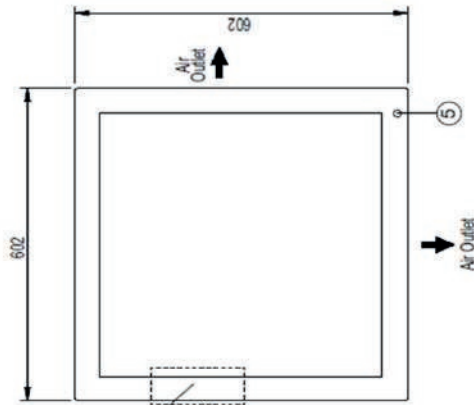

# Nástěnné jednotky RAC - ARTCOOL GALERIE A09~12FT

SF Chassis

Unit : mm

\* For dimensions of pipe holes and drilling points, refer the installation guide map pre-packed inside product box.

No	Name	Description
7	Forced ON/OFF Button	
6	Decoration Cover	
5	Display & Remote Controller Signal Receiver	
4	Terminal Block for Power Supply and Communication	
3	Drain Hose Connection	
2	Installation Plate	
1	Refrigerant, Drain Pipe and Cable Routing Hole	Knock-out Type