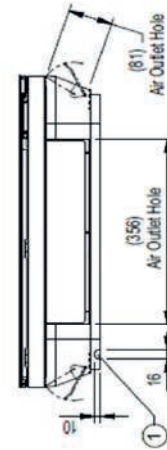

# Nástěnné jednotky RAC - ARTCOOL GALERIE A09~12FT

SF Chassis

Unit : mm

\* For dimensions of pipe holes and drilling points, refer the installation guide map pre-packed inside product box.

No	Name	Description
7	Forced ON/OFF Button	
6	Decoration Cover	
5	Display & Remote Controller Signal Receiver	
4	Terminal Block for Power Supply and Communication	
3	Drain Hose Connection	
2	Installation Plate	
1	Refrigerant, Drain Pipe and Cable Routing Hole	Knock-out Type